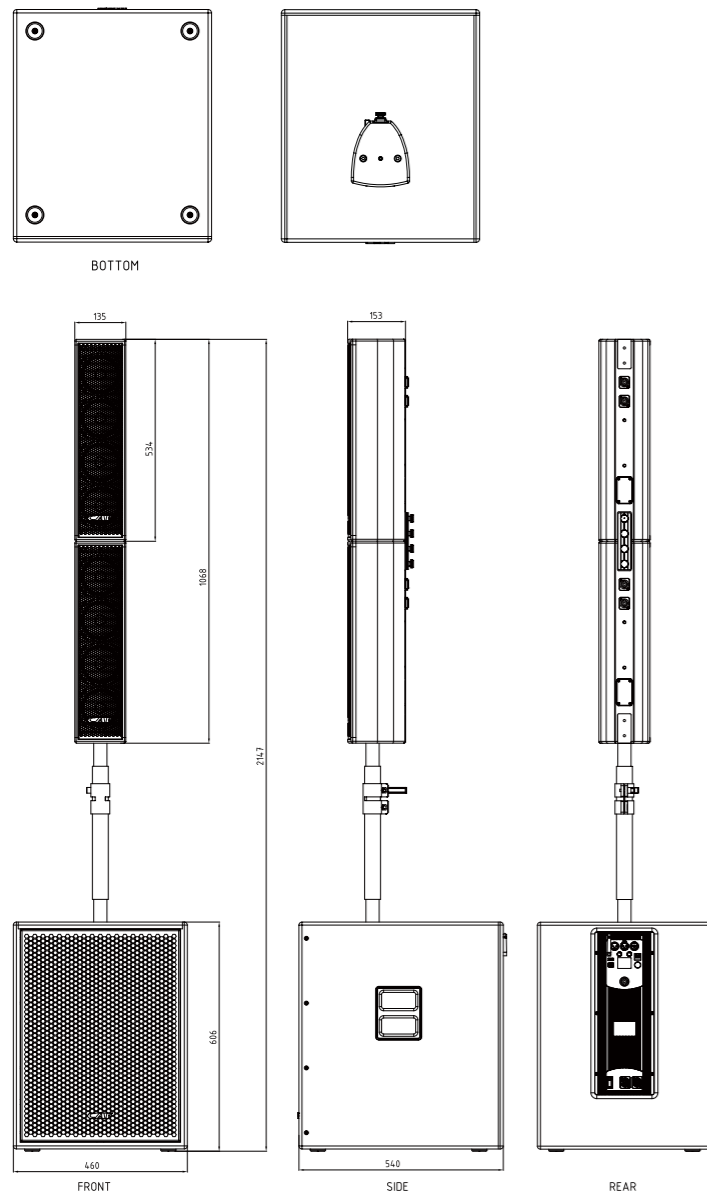

## Compact, High-Performance Sound

With four 4.5" neodymium drivers, SC4.5 MAX offers excellent clarity and long-distance projection (122dB continuous, 128dB peak). Its lightweight (7kg) birch plywood construction and 120° horizontal/40° vertical dispersion make it perfect for both fixed and portable setups

## Compact and Transportable

This series provides a complete audio solution for diverse applications, from live performances and roadshows to conferences and festivals. The entire system fits into a compact flight case (60cm x 60cm x 1m). Its rugged, weatherproof design ensures reliable performance.